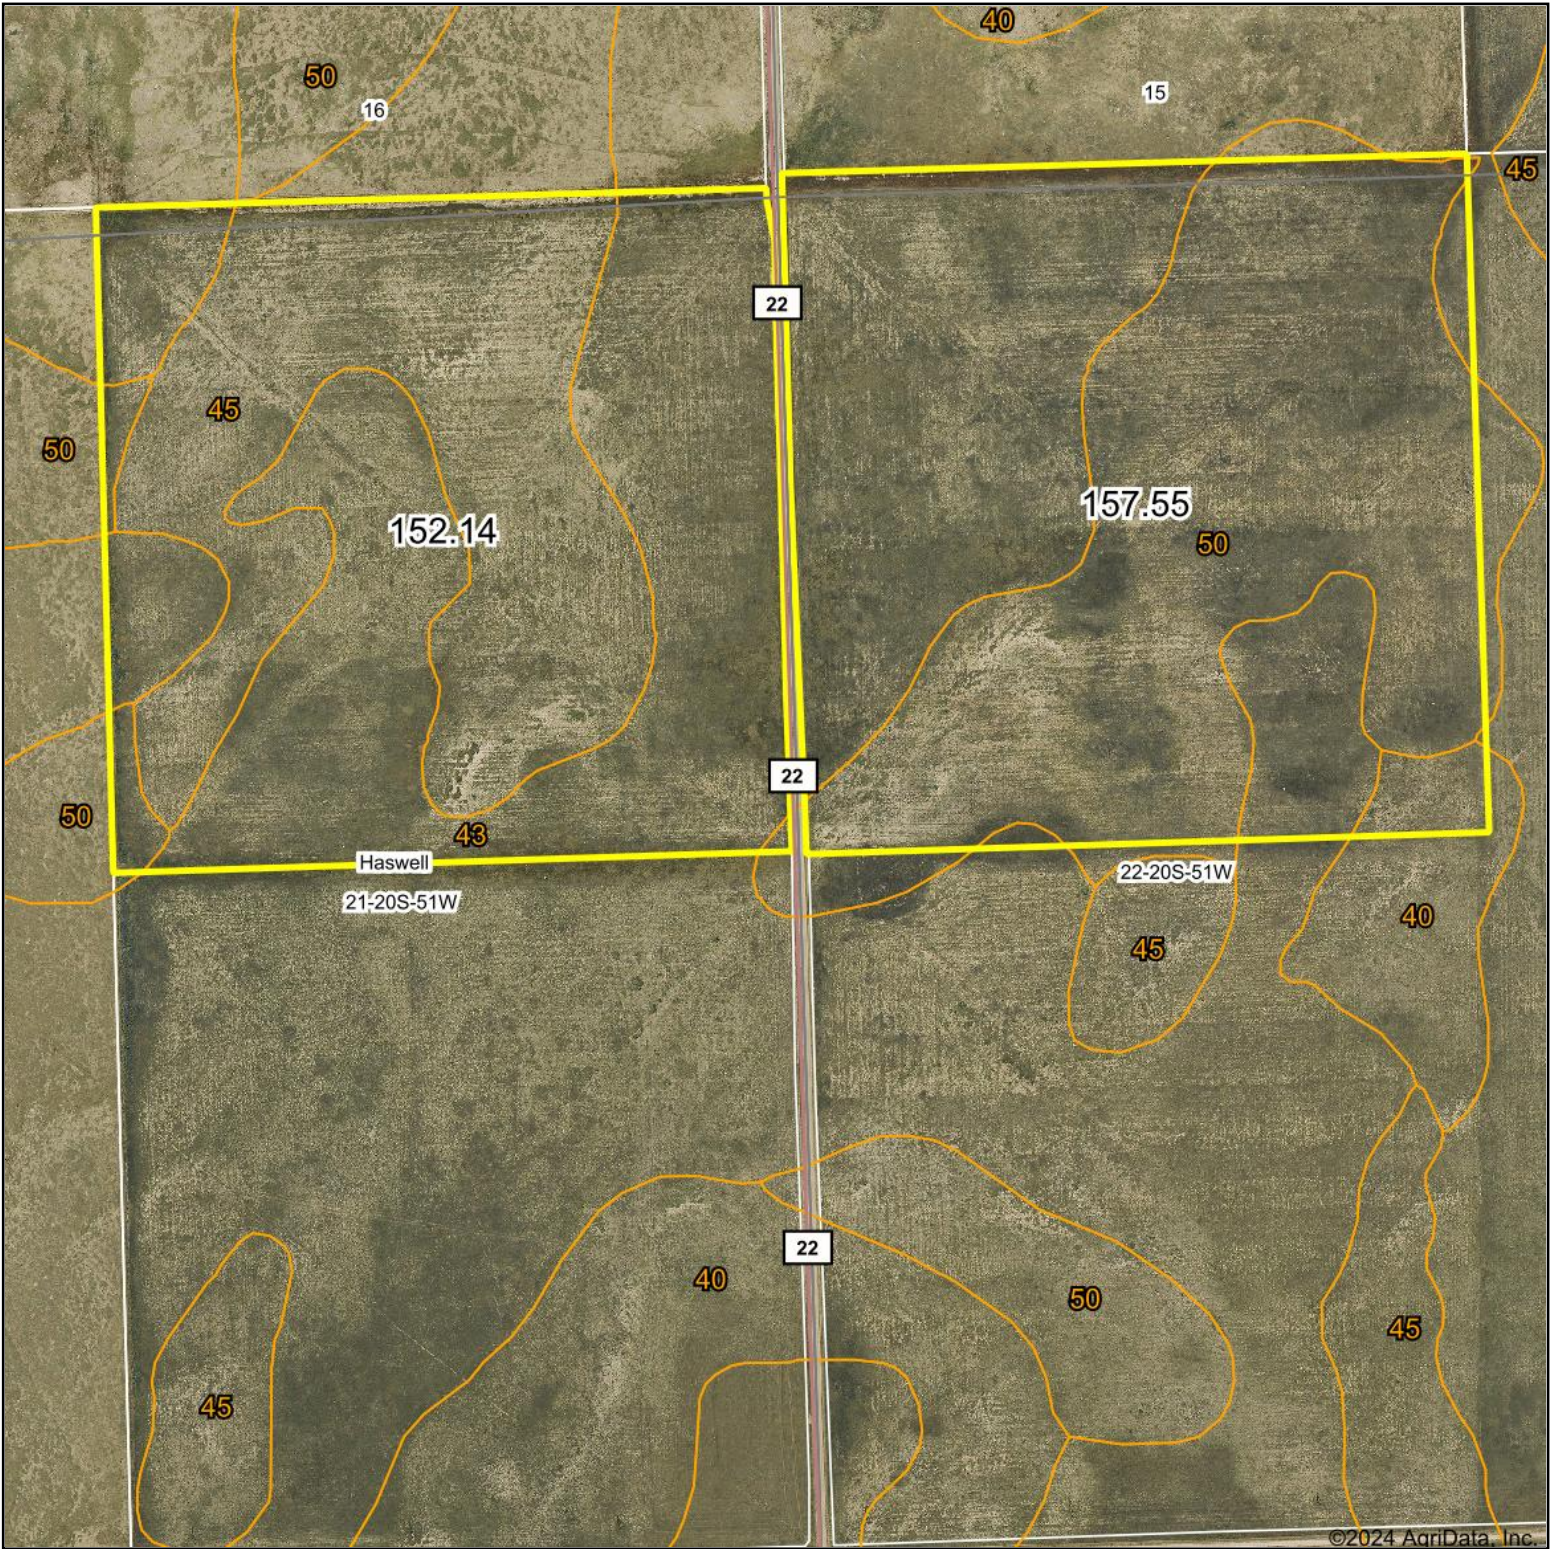

Aerial Map

©2024 AgriData, Inc.

Boundary Center: 38.306436, -103.115824

22-20S-51W
Kiowa County
Colorado

2/15/2024