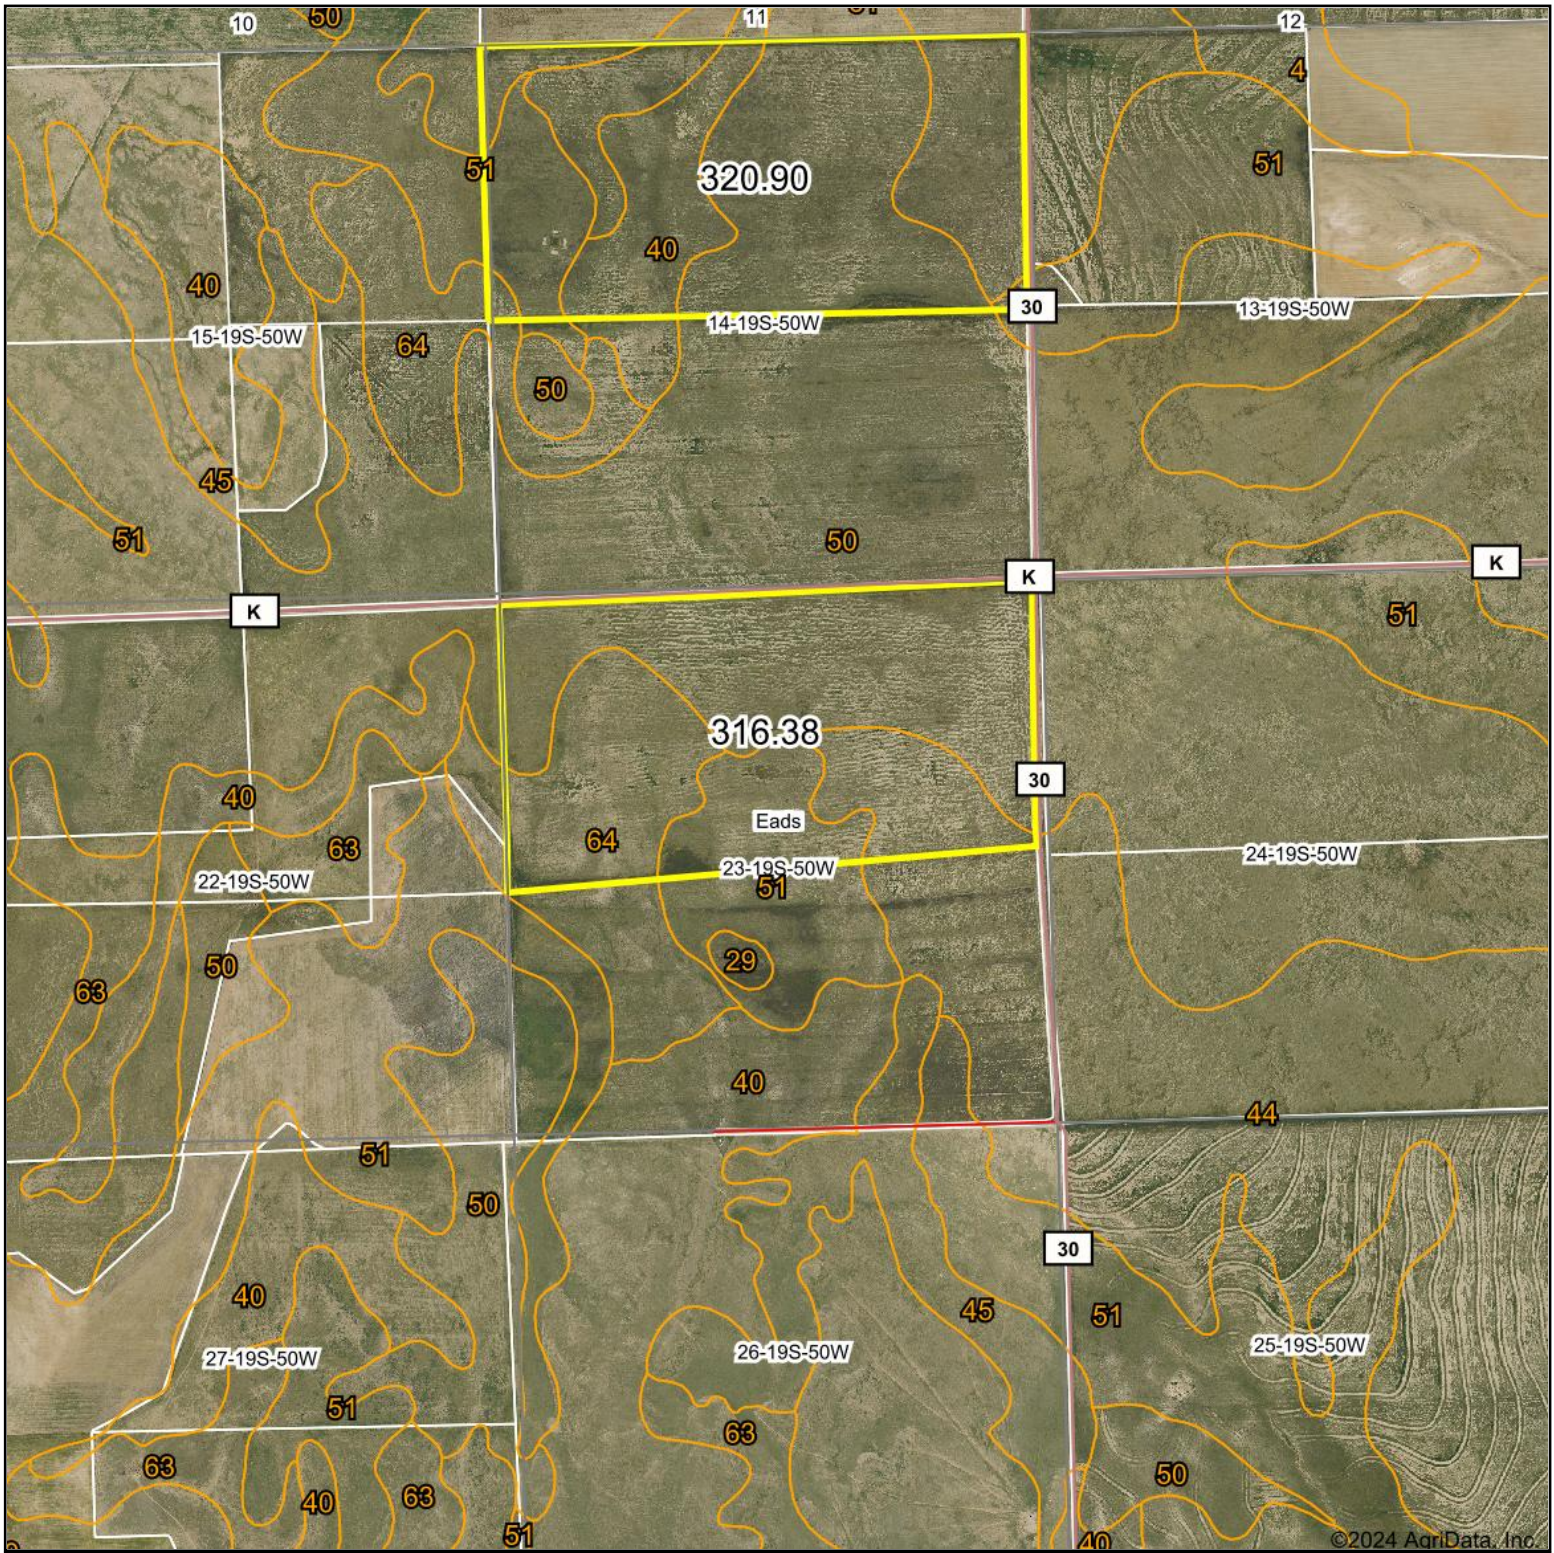

Aerial Map

©2024 AgriData, Inc.

Boundary Center: 38.400125, -102.978861

14-19S-50W
Kiowa County
Colorado

© AgriData, Inc. 2023 www.AgriDataInc.com

2/15/2024

Field borders provided by Farm Service Agency as of 5/21/2008.