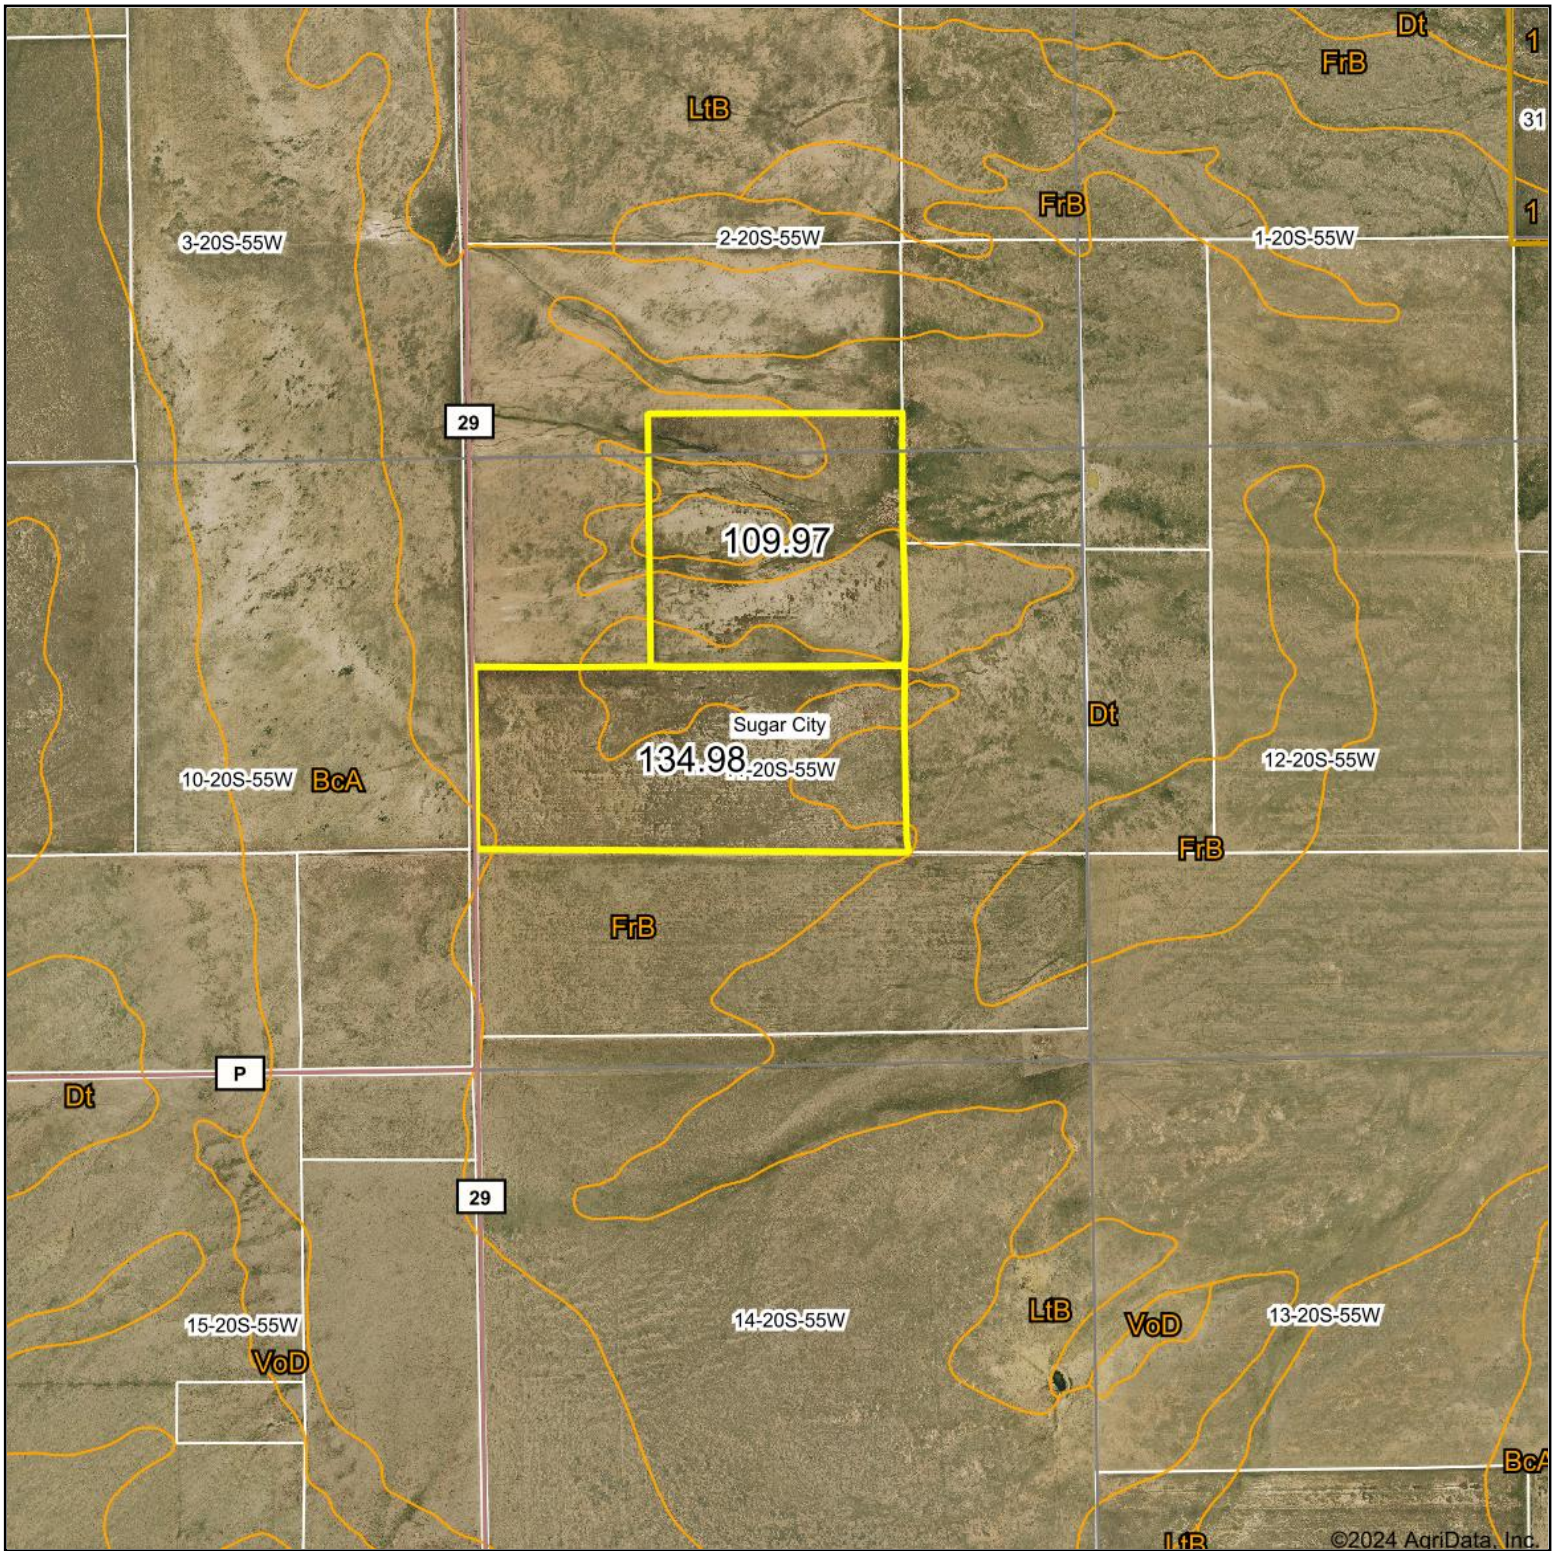

# Aerial Map

Boundary Center: 38.333326, -103.531872

11-20S-55W  
Crowley County  
Colorado

Maps Provided By:  
**surety**  
CUSTOMIZED ONLINE MAPPING  
© AgriData, Inc. 2023 www.AgriDataInc.com

2/15/2024