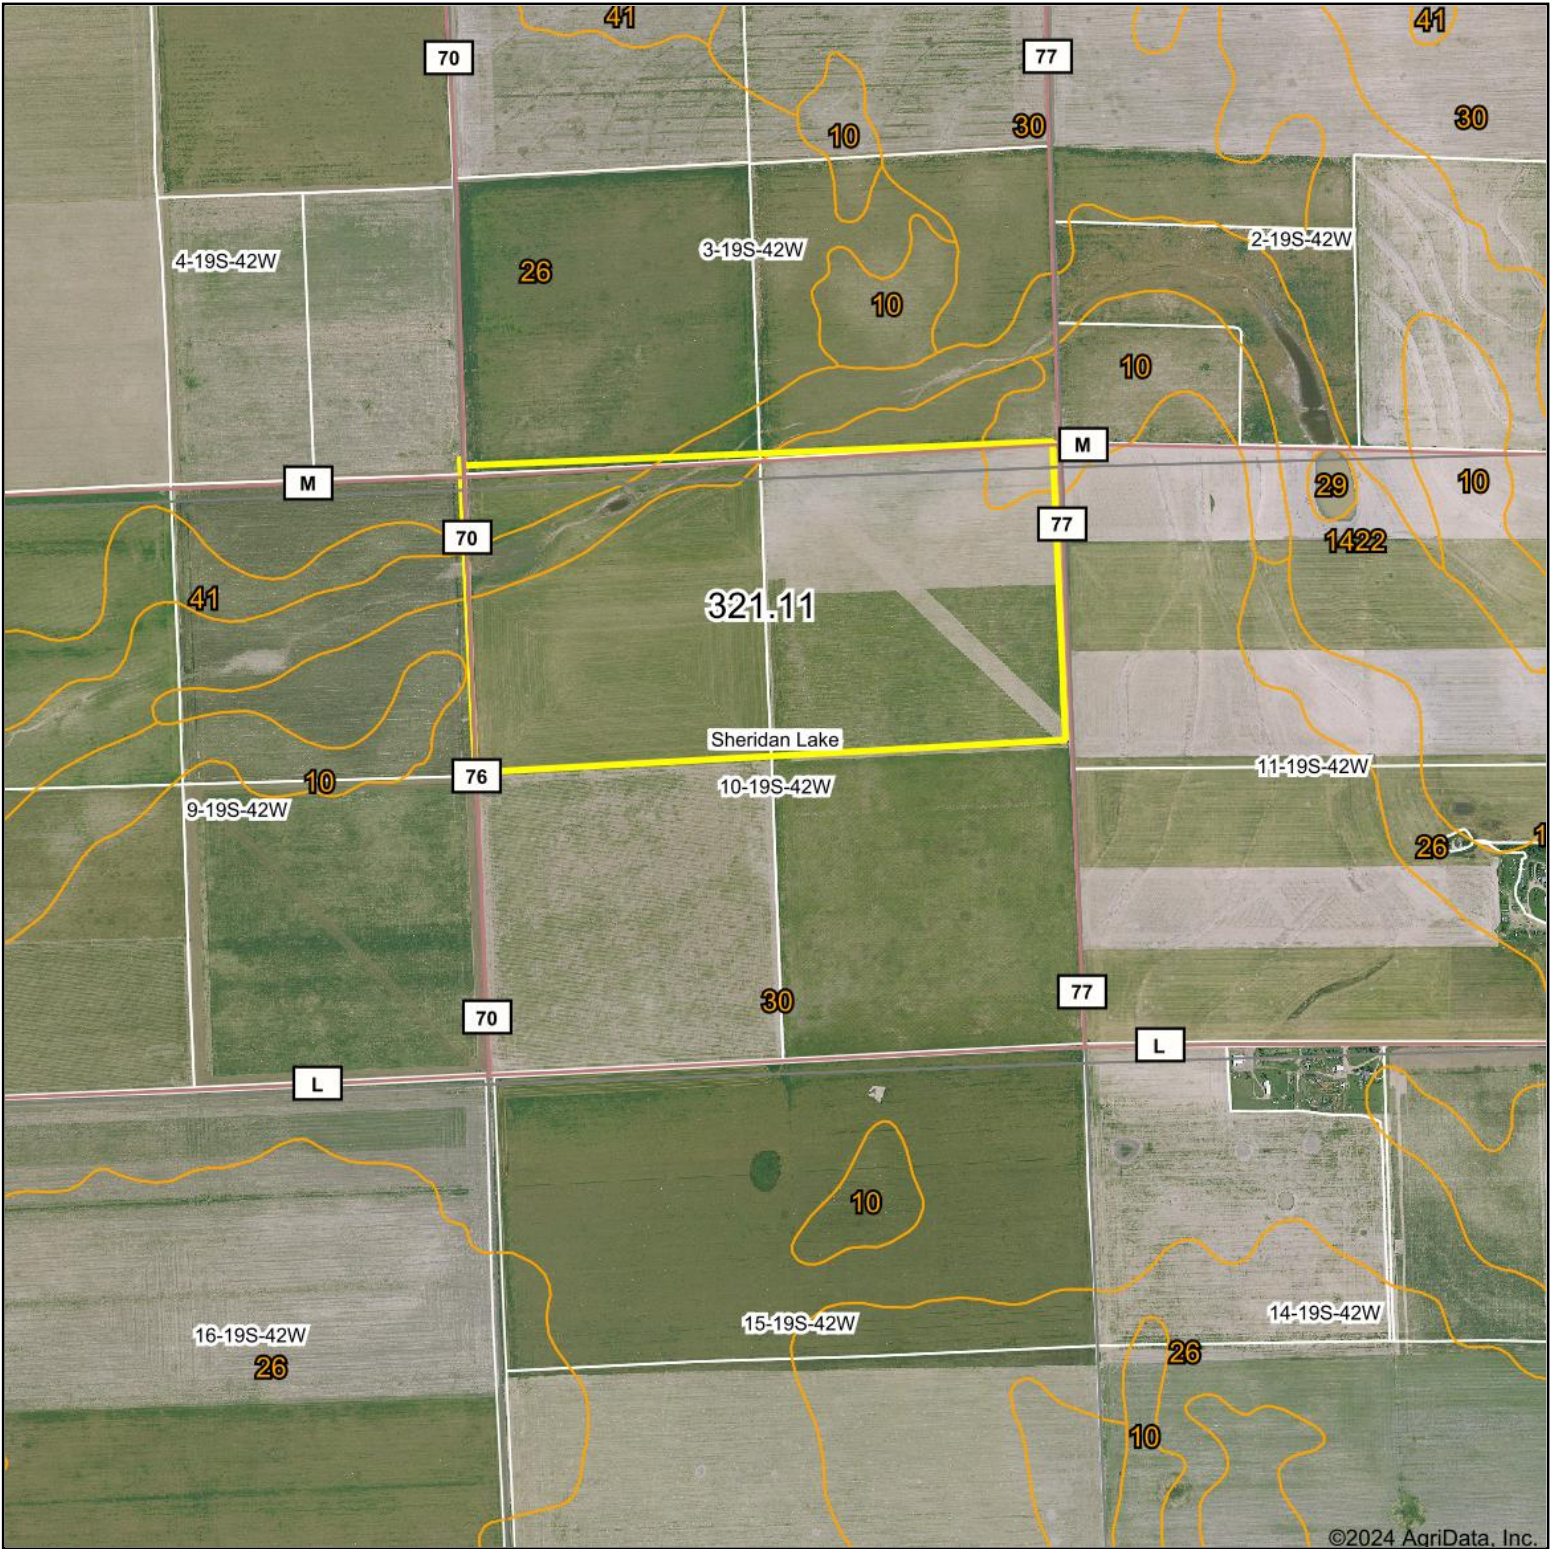

Aerial Map

©2024 AgriData, Inc.

Boundary Center: 38.424759, -102.114796

10-19S-42W
Kiowa County
Colorado

2/15/2024