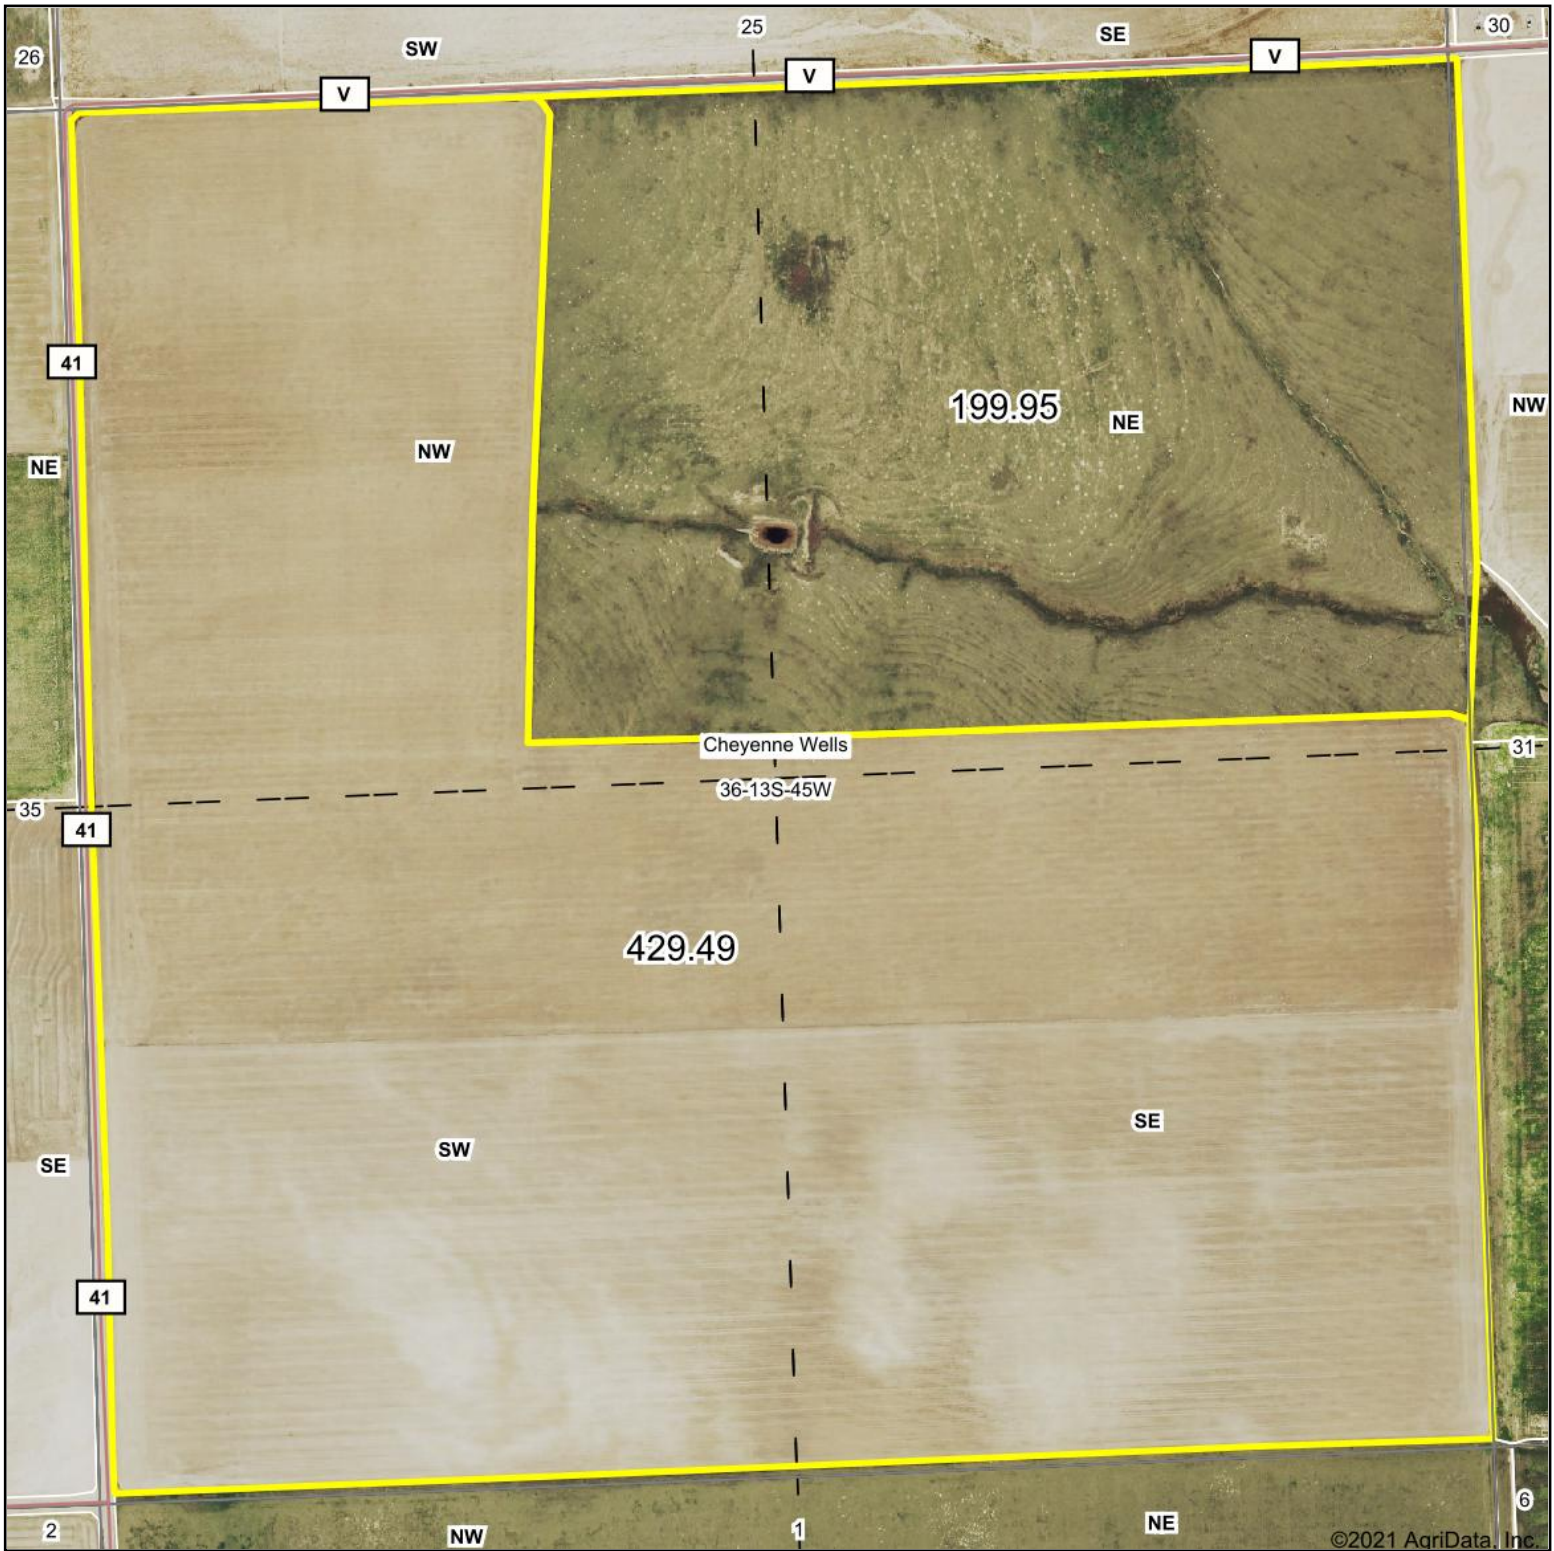

# Aerial Map

Map Center: 38.876301, -102.398374

**36-13S-45W**  
**Cheyenne County**  
**Colorado**

10/15/2021